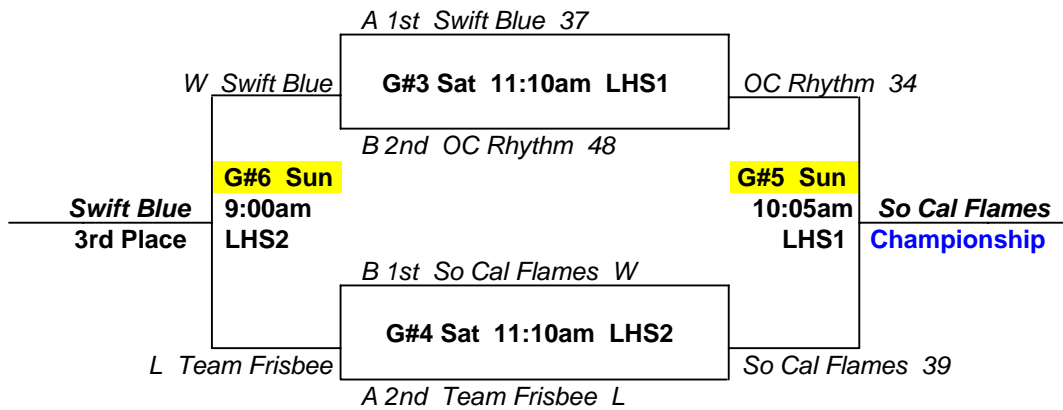

**Swift's May Fest Tournament**  
May 16 - 17, 2009

**Lakeside High School**  
32593 Riverside Dr  
Lake Elsinore, CA 92530  
**LHS1 LHS2 LHS3**

**6th Grade Division**

**6th Grade Division**

<b>Pool A</b>	<b>W</b>	<b>L</b>
Swift Blue	I	
Team Frisbee		I

<b>Pool B</b>	<b>W</b>	<b>L</b>
OC Rhythm		I
So Cal Flames	I	

<b>Game#</b>	<b>Day</b>	<b>Score</b>	<b>Teams</b>	<b>Score</b>	<b>Time</b>	<b>Gym Site</b>
<b>G#1</b>	<b>Sat</b>	W	Swift Blue -vs- Team Frisbee	L	<b>9:00am</b>	<b>LHS1</b>
<b>G#2</b>	<b>Sat</b>	44	OC Rhythm -vs- So Cal Flames	51	<b>9:00am</b>	<b>LHS2</b>

**1st Place: So Cal Flames    2nd Place: OC Rhythm    3rd Place: Swift Blue**

**Swift's May Fest Tournament**  
May 16 - 17, 2009

**Lakeside High School**  
32593 Riverside Dr  
Lake Elsinore, CA 92530  
**LHS1 LHS2 LHS3**

7/8th Grade Division

7/8th Grade Division

Pool A	W	L
Swift Purple		
So Cal Flames		
OC Rhythm		

Pool B	W	L
Swift White 7th		
Lady Jaguars		
Team Pride		

<u>Game#</u>	<u>Day</u>	<u>Score</u>	<u>Teams</u>	<u>Score</u>	<u>Time</u>	<u>Gym Site</u>
<b>Pool A</b>						
<b>G#1</b>	<b>SAT</b>	52	So Cal Flames -vs- OC Rhythm	56	<b>10:05am</b>	<b>LHS1</b>
<b>G#2</b>	<b>SAT</b>	40	OC Rhythm -vs- Swift Purple	13	<b>12:15am</b>	<b>LHS2</b>
<b>G#3</b>	<b>SUN</b>	18	Swift Purple -vs- So Cal Flames	47	<b>10:05am</b>	<b>LHS2</b>
<b>Pool B</b>						
<b>G#4</b>	<b>SAT</b>	33	Swift White -vs- Team Pride	41	<b>1:20pm</b>	<b>LHS1</b>
<b>G#5</b>	<b>SAT</b>	22	Team Pride -vs- Lady Jaguars	44	<b>3:30pm</b>	<b>LHS2</b>
<b>G#6</b>	<b>SUN</b>	51	Lady Jaguars -vs- Swift White	27	<b>9:00am</b>	<b>LHS1</b>
<b>Sunday Games</b>						
<b>G#7</b>	<b>SUN</b>	41	<b>Guaranteed</b> Swift Purple -vs- Swift White <b>A3rd -vs- B3rd</b>	26	<b>12:15pm</b>	<b>LHS2</b>
<b>G#8</b>	<b>SUN</b>	W	<b>3RD Place</b> So Cal Flames -vs- Swift White <b>A2nd -vs- B2nd</b>	L	<b>1:20pm</b>	<b>LHS2</b>
<b>G#9</b>	<b>SUN</b>	47	<b>Championship</b> OC Rhythm -vs- Lady Jaguars <b>A1st -vs- B1st</b>	14	<b>1:20pm</b>	<b>LHS1</b>